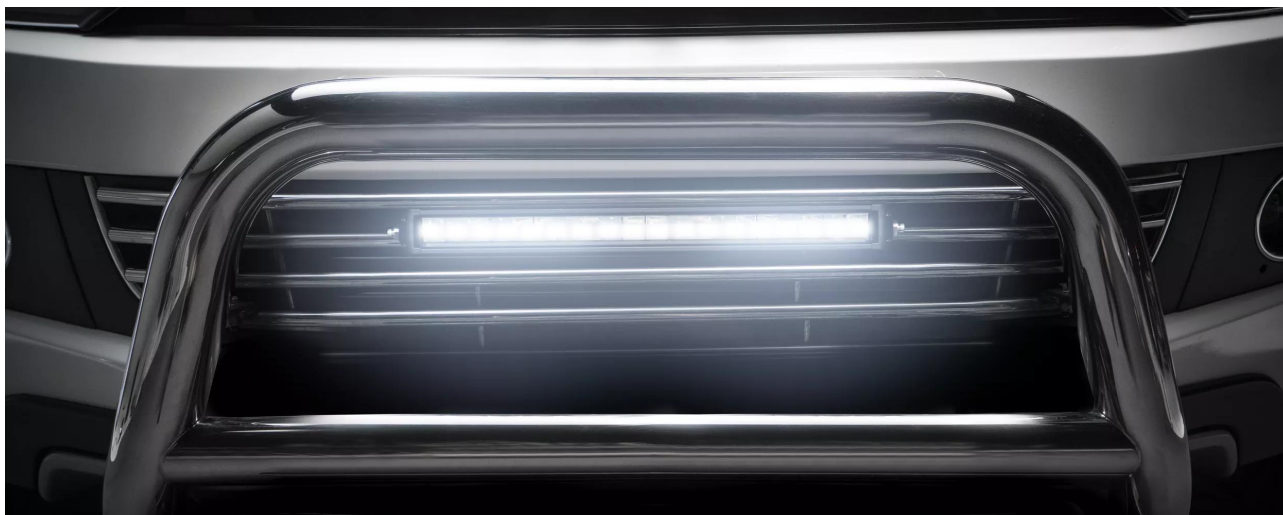

Lightbar FX500-CB SM

Higher luminosity guarantees improved safety on the road

SINGLE MOUNT CERTIFIED
(2x ECE R112)

Central and individual installation

Individual installation is possible thanks to twofold ECE certification

UP TO +440M
(1 LUX)

Lighting distance up to 440 meters

Improved far and near field illumination

COMBO BEAM

Combo Beam

Combined beam of light